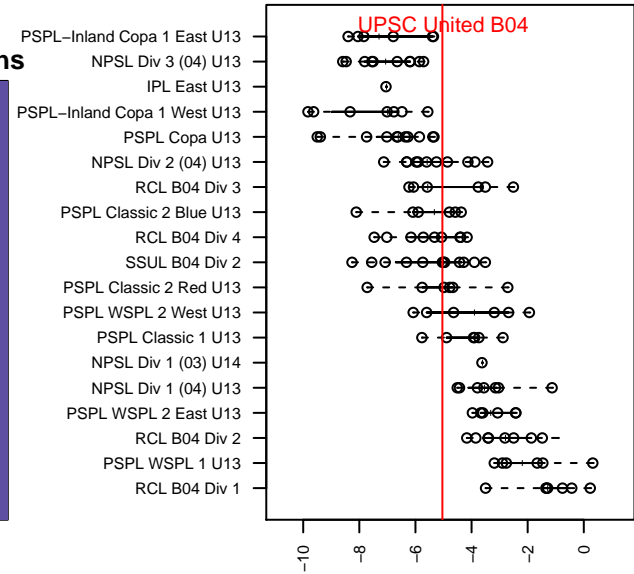

UPSC United B04

University Place Soccer Club
University Place, WA
B04 total strength=787
attack=1.36 defense=0.67
fall league = SSUL B04 Div 2

alt names used:
UP United 04
U.P. United '04

Venues played:
2016 Island Cup BU13 Gold
2016 SSUL B04 Division 2

UPSC United B04
Dots are actual minus expected GF (blue circles) and GA (red triangles).
Blue line is smoothed change in attack strength. Red is smoothed change in defense strength.

**attack and defense variance (black dot)
relative to other teams
and top 10 in region**

**attack and defense rating
relative to others at age
and all opponents in last 13 months**

Performance relative to 13 month average

Performance relative to 13 month average

date	home		away		venue	pred.home	pred.away
2016-12-03	UPSC United B04	1	STU Evolution White B04	1	2016 SSUL B04 Division 2	1.26	3.18
2016-11-19	Kent United Green B04	4	UPSC United B04	0	2016 SSUL B04 Division 2	2.54	1.58
2016-11-12	FWFC Select B04	1	UPSC United B04	5	2016 SSUL B04 Division 2	0.84	3.10
2016-11-06	UPSC United B04	8	MpVSA Lykken B04	0	2016 SSUL B04 Division 2	4.08	1.06
2016-11-05	STU Evolution Yellow B04	0	UPSC United B04	1	2016 SSUL B04 Division 2	1.98	2.77
2016-10-22	Southlake Select Red Thunder B04	2	UPSC United B04	6	2016 SSUL B04 Division 2	0.61	4.57
2016-10-01	UPSC United B04	2	Rebano -Unk B04	4	2016 SSUL B04 Division 2	1.70	3.48
2016-09-17	STU Evolution Black B04	1	UPSC United B04	1	2016 SSUL B04 Division 2	1.92	4.12
2016-09-10	STU Evolution White B04	4	UPSC United B04	2	2016 SSUL B04 Division 2	3.18	1.26
2016-08-21	NK Crew B04	7	UPSC United B04	1	2016 Island Cup BU13 Gold	4.46	1.35
2016-08-20	UPSC United B04	0	BIFC Blue B04	5	2016 Island Cup BU13 Gold	0.97	3.50
2016-08-20	UPSC United B04	1	Storm King B04	2	2016 Island Cup BU13 Gold	1.25	4.28